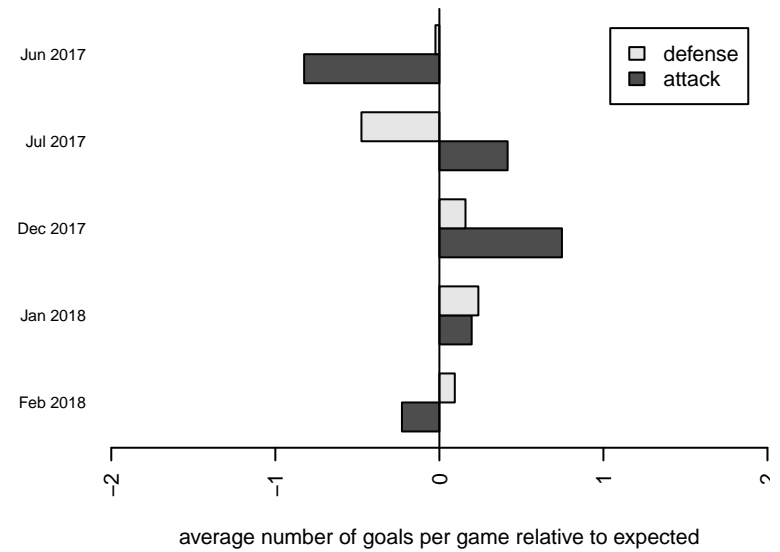

Performance relative to 13 month average