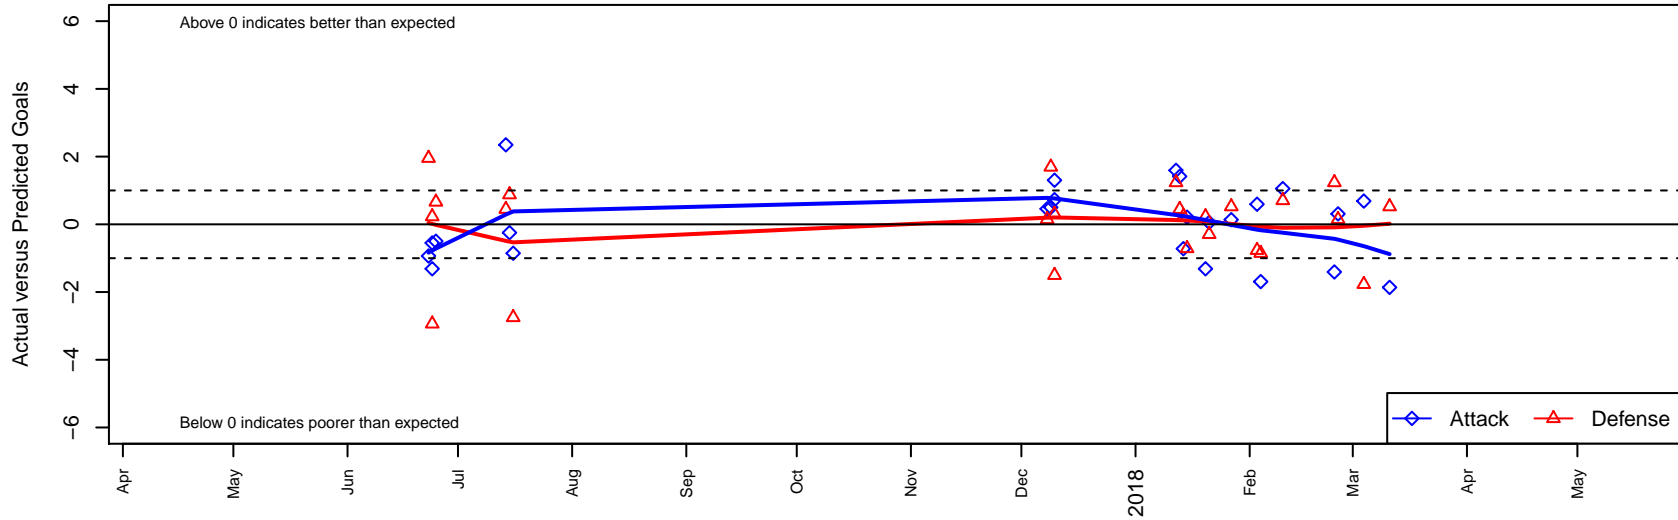

# Washington Timbers Red 2 G02

Washington Timbers  
 Vancouver, WA  
 G02 total strength=1418  
 attack=8.58 defense=8.44  
 spr league = PTT Win G02 Div 1 Red

alt names used:  
 WASHINGTON TIMBERS FC 02G RED 2  
 WASHINGTON TIMBERS G02 RED 2 (WA)  
 WASHINGTON TIMBERS G02 RED 2 (WA)  
 WA Timbers 02G RED 2  
 WA Timbers 02G Red 2

Venues played:  
 2017 Clash At the Border Super  
 2017 Nike Crossfire Challenge Silver Group U1  
 2017 Timbers Winter Showcase 2002 Showcas  
 2017 Portland Winter Showcase U16  
 2017 PTT Winter G02 Division 1 Red

**Washington Timbers Red 2 G02**  
 Dots are actual minus expected GF (blue circles) and GA (red triangles).  
 Blue line is smoothed change in attack strength. Red is smoothed change in defense strength.

**attack and defense variance (black dot)  
relative to other teams  
and top 10 in region**

**attack and defense rating  
relative to others at age  
and all opponents in last 13 months**

**Performance relative to 13 month average**