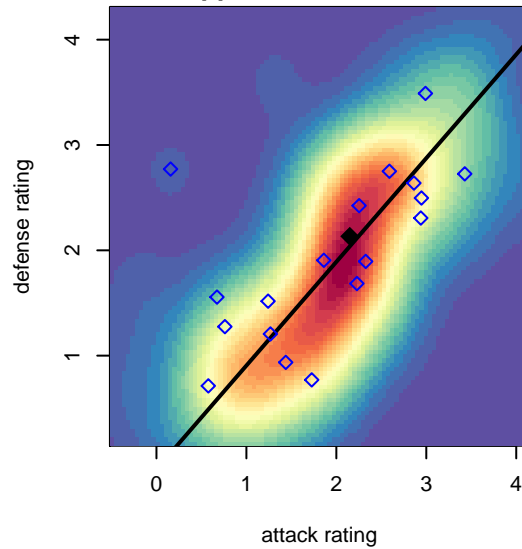

# Washington Timbers Red 2 G02

Washington Timbers  
 Vancouver, WA  
 G02 total strength=1418  
 attack=8.58 defense=8.44  
 spr league = PTT Win G02 Div 1 Red

alt names used:  
 WASHINGTON TIMBERS FC 02G RED 2  
 WASHINGTON TIMBERS G02 RED 2 (WA)  
 WASHINGTON TIMBERS G02 RED 2 (WA)  
 WA Timbers 02G RED 2  
 WA Timbers 02G Red 2

Venues played:  
 2017 Clash At the Border Super  
 2017 Nike Crossfire Challenge Silver Group U1  
 2017 Timbers Winter Showcase 2002 Showcas  
 2017 Portland Winter Showcase U16  
 2017 PTT Winter G02 Division 1 Red

**Washington Timbers Red 2 G02**  
 Dots are actual minus expected GF (blue circles) and GA (red triangles).  
 Blue line is smoothed change in attack strength. Red is smoothed change in defense strength.

**attack and defense variance (black dot)  
relative to other teams  
and top 10 in region**

**attack and defense rating  
relative to others at age  
and all opponents in last 13 months**

**Performance relative to 13 month average**