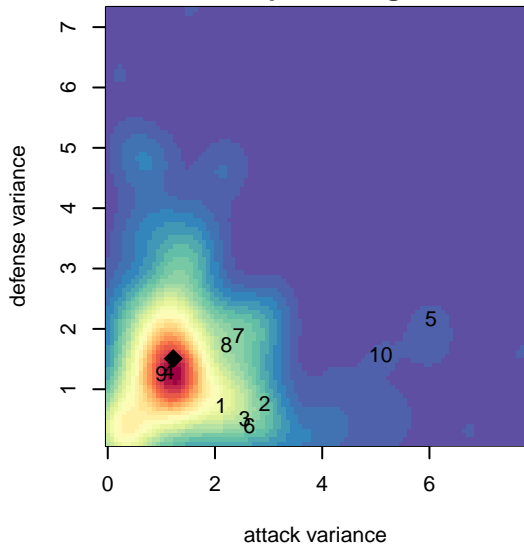

**attack and defense variance (black dot)
relative to other teams
and top 10 in region**