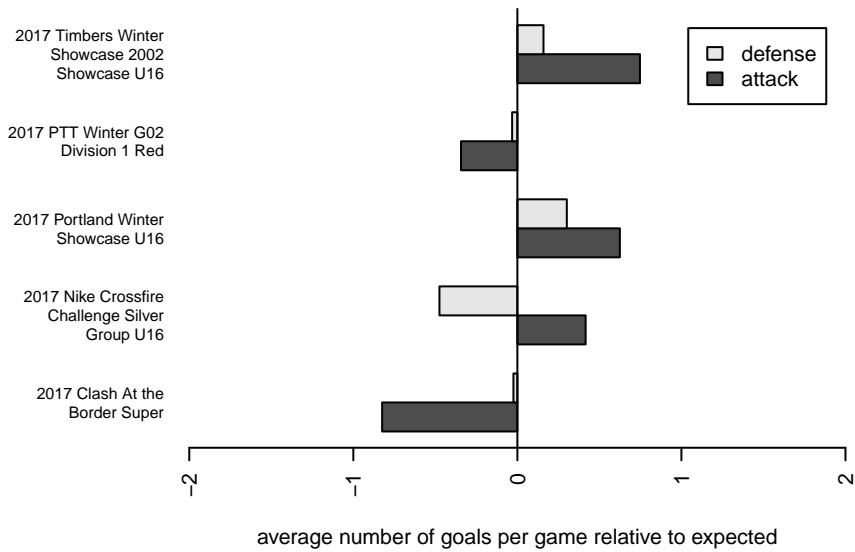

# Washington Timbers Red 2 G02

Washington Timbers  
 Vancouver, WA  
 G02 total strength=1418  
 attack=8.58 defense=8.44  
 spr league = PTT Win G02 Div 1 Red

alt names used:  
 WASHINGTON TIMBERS FC 02G RED 2  
 WASHINGTON TIMBERS G02 RED 2 (WA)  
 WASHINGTON TIMBERS G02 RED 2 (WA)  
 WA Timbers 02G RED 2  
 WA Timbers 02G Red 2

**Washington Timbers Red 2 G02**  
 Dots are actual minus expected GF (blue circles) and GA (red triangles).  
 Blue line is smoothed change in attack strength. Red is smoothed change in defense strength.

**attack and defense variance (black dot)  
relative to other teams  
and top 10 in region**

**attack and defense rating  
relative to others at age  
and all opponents in last 13 months**

**Performance relative to 13 month average**